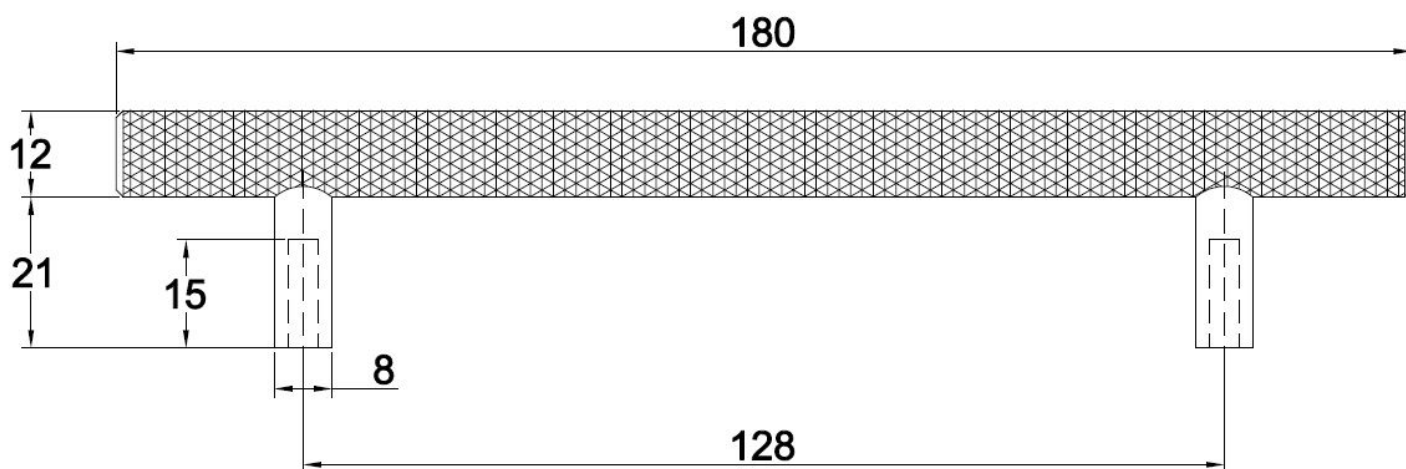

## PRODUCT SHEET

### Description:

Bar Handle "Grip", cc 128mm,  $\varnothing$ 12x180mm, H:33mm, Satin Brass, Brass Material, Incl. 2 pcs of M4x25mm. Satin Brass Screws

### Item number:

17.01.201-8

Units	Box	Carton	HS Code	Barcode
Pcs.	10	100	8302420090	 5704866509749